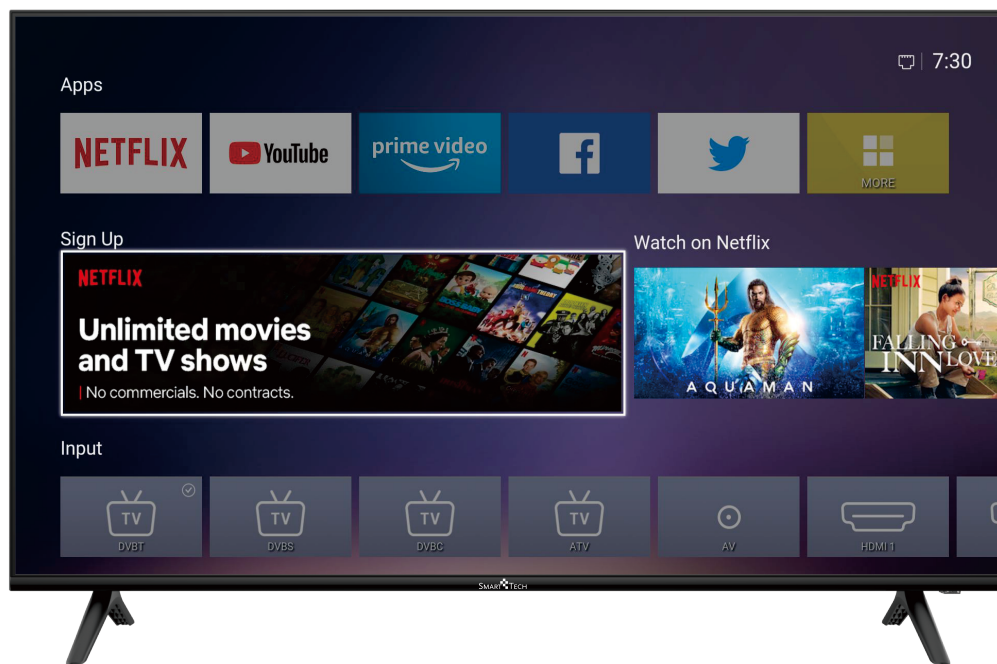

SMART TECH

58" UHD SMART TV

The **SMT58F30UV2M1B1** is a 4K Ultra High Definition LED TV with exceptional multimedia functionality.

netrange

Entertainment tailored for you.

- 1 NetRange is the largest global service provider for Smart TV portals and ecosystems
- 2 Direct access to major OTT players on the market such as Netflix, YouTube and Amazon
- 3 Access to NetRange Apps store
- 4 Always some NEW upcoming Apps for all major markets

DISPLAY

Diagonal screen size cm / inch	147/58
Panel resolution	3840x2160
Active motion	100Hz
Backlight	D-LED
Dynamic contrast	1 000 000:1

AUDIO SYSTEM

Speaker Power	2x8W
Sound Technology	Dolby Digital
Sound System	BG/DK, I, L/L', MN
Sound Settings	Bass/Treble
Audio decoder	AC-3
Audio enhancement solution	Dolby Digital+