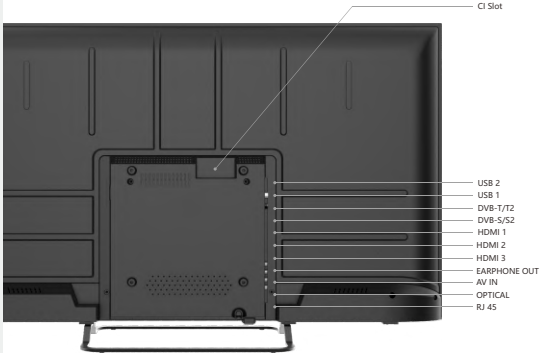

Wall-mountable design

Mount it on the wall to perfectly blend in the interior design.

Easy connection

Multi-function connectors on one side, convenient operation

Stream the entertainment you love from your phone, tablet or laptop to your TV.