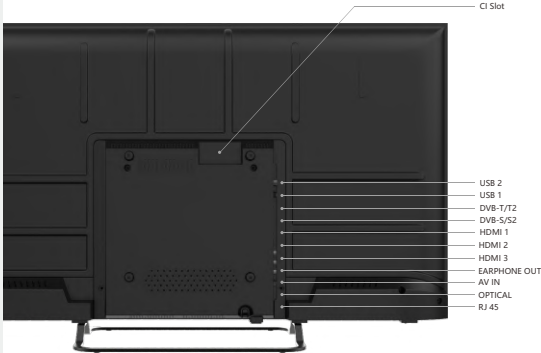

**Wall-mountable design**

Mount it on the wall to perfectly blend in the interior design.

CI Slot

- USB 2
- USB 1
- DVB-T/T2
- DVB-S/S2
- HDMI 1
- HDMI 2
- HDMI 3
- EARPHONE OUT
- AV IN
- OPTICAL
- RJ 45