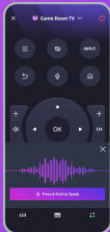

Scan this QR code to download the "VIDAA" APP