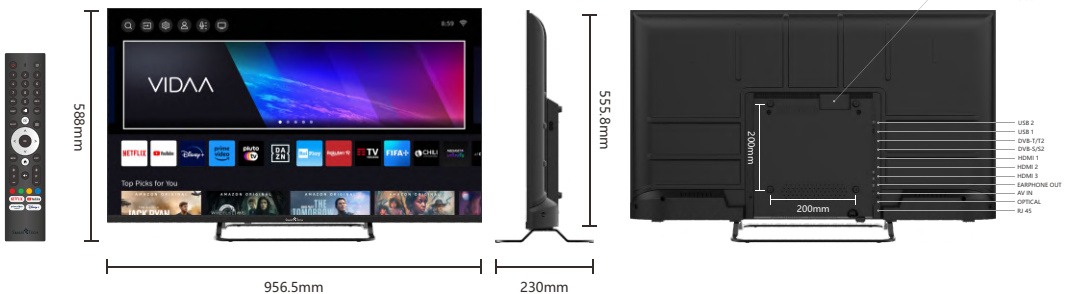

40" FHD Smart TV

The 40FV02V is a FHDLED TV
with exceptional multimedia functionality.